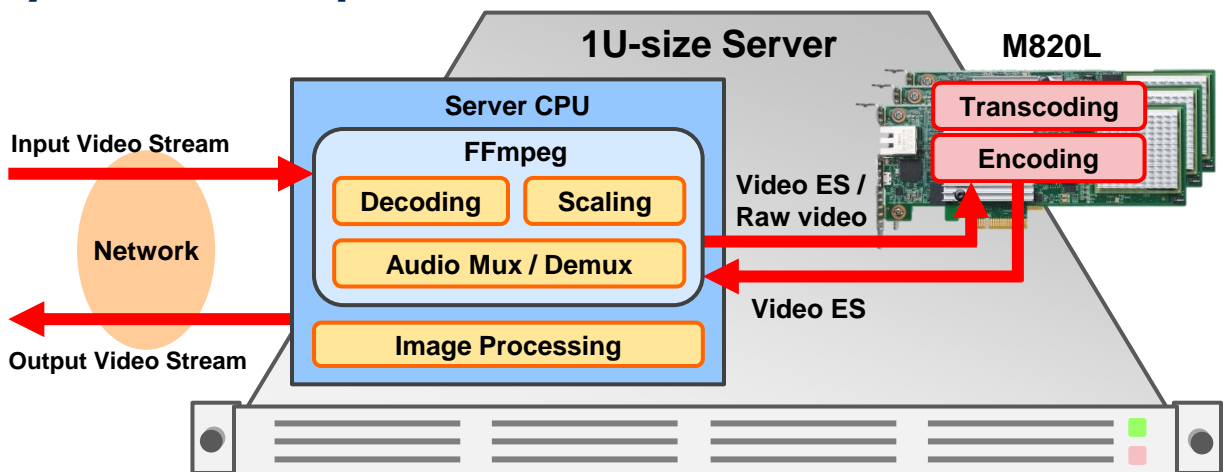

### ■ Overview

“M820L” is a media accelerator card that can be attached to server system to accelerate codec processes without changing existing users’ server configuration.

M820L supports multi-format and multi-channel codec with Socionext’s Hybrid Codec Technology which consists powerful hardware engine and flexible software.

M820L is provided with software library that enables users to use function of M820L through FFmpeg which is one of the most popular software in media processing.

M820L

### ■ System Example