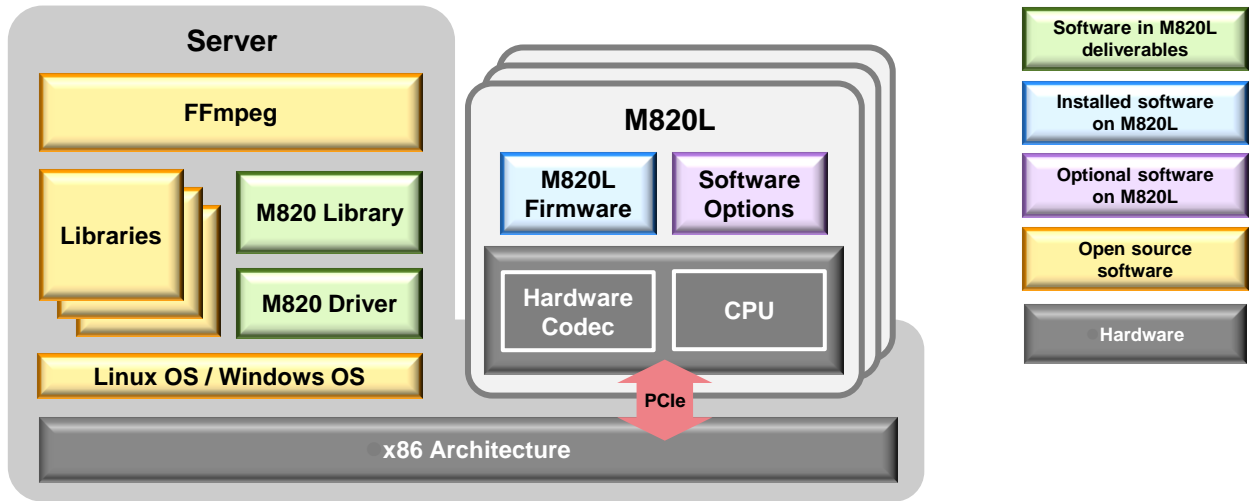

Architecture

Specifications

Item		Specification
Hardware	CPU	Socionext SC2A11 (SynQuacer™)
	Hardware Codec	Socionext Multi-format Codec MB86M30
	PCI Express	Gen 2.0, 4 lanes card edge
	Power Supply	12 V (+/- 8%) / 2 A (supplied from PCI Express card edge)
	Power Consumption	24 W
	Size	179.49 mm x 79.2 mm x 20 mm (with low profile I/O bracket) 179.08 mm x 120.0 mm x 20 mm (with standard I/O bracket)
	Weight	135 g (with low profile I/O bracket) 138 g (with standard I/O bracket)
Function	Accelerated Process	Encoding or Transcoding to HEVC Encoding or Transcoding to AVC
	User Interface	FFmpeg 3.4.2 / 4.1
Environment	OS	Red Hat Enterprise Linux 7.6 Windows Server 2016

The Products and product specifications described in this document are subject to change without notice for modification and/or improvement. At the final stage of your design, purchasing, or use of the products, therefore, ask for the most up-to-date Product Standards in advance to make sure that the latest specifications satisfy your requirements. All company names, brand names and trademarks herein are property of their respective owners.

Copyright 2019 Socionext Inc.
AD04-00124-3E January 2019
Edited : Enterprise Solution Business Unit

Socionext Inc.

Nomura Shin-Yokohama Bldg.,
2-10-23 Shin-Yokohama,
Kohoku-ku, Yokohama, Kanagawa, 222-0033, Japan
Tel. +81-45-568-1015
<http://socionext.com>