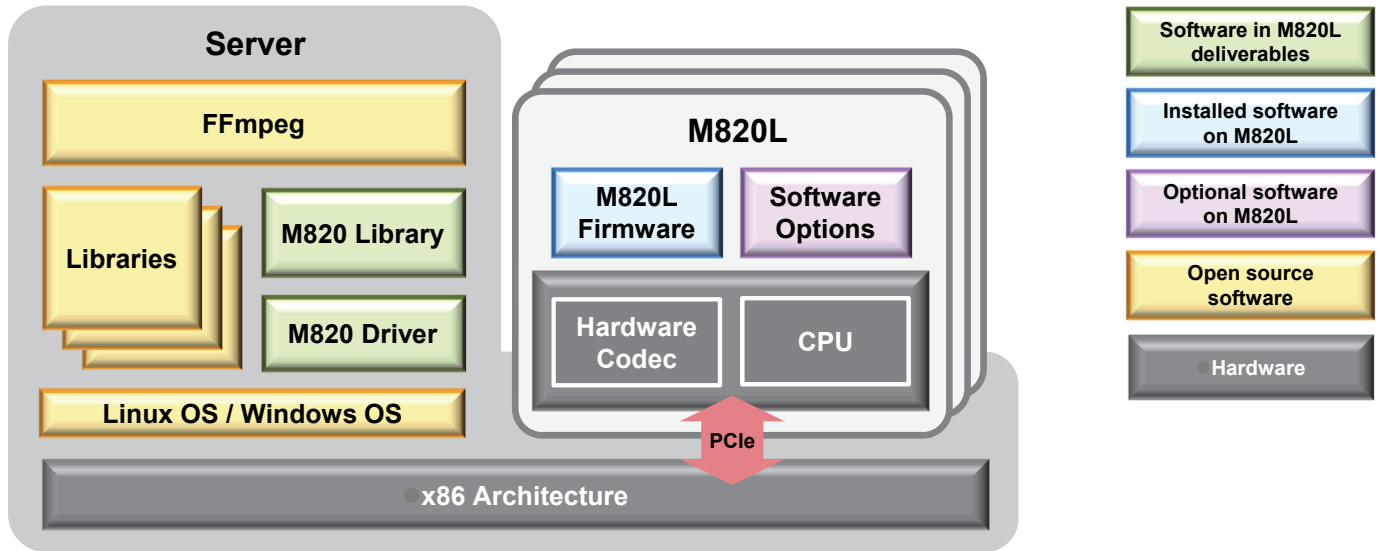

Architecture

Specifications

Item		Specification
Hardware	CPU	Socionext SC2A11 (SynQuacer™)
	Hardware Codec	Socionext Multi-format Codec MB86M30
	PCI Express	Gen 2.0, 4 lanes card edge
	Power Supply	12 V (+/- 8%) / 2 A (supplied from PCI Express card edge)
	Power Consumption	24 W
	Size	167 mm x 69 mm x 20 mm (without low profile or standard I/O bracket)
	Weight	135 g (with low profile I/O bracket) 138 g (with standard I/O bracket)
Function	Accelerated Process	Encoding or Transcoding to HEVC Encoding or Transcoding to AVC
	Max Resolution	4K60p (1ch)
	Example of Max Channel Count	Encoding with 720p30 : 16ch Transcoding with 720p30 : 6ch
	User Interface	FFmpeg 3.4.2 / 4.1
Environment	OS	Red Hat Enterprise Linux 7.6 Windows Server 2016

The Products and product specifications described in this document are subject to change without notice for modification and/or improvement. At the final stage of your design, purchasing, or use of the products, therefore, ask for the most up-to-date Product Standards in advance to make sure that the latest specifications satisfy your requirements. All company names, brand names and trademarks herein are property of their respective owners.

Copyright 2018-2019 Socionext Inc.
AD04-00124-4E February 2019
Edited : Enterprise Solution Business Unit

Socionext Inc.

Nomura Shin-Yokohama Bldg.,
2-10-23 Shin-Yokohama,
Kohoku-ku, Yokohama, Kanagawa, 222-0033, Japan
Tel. +81-45-568-1015
<http://socionext.com>