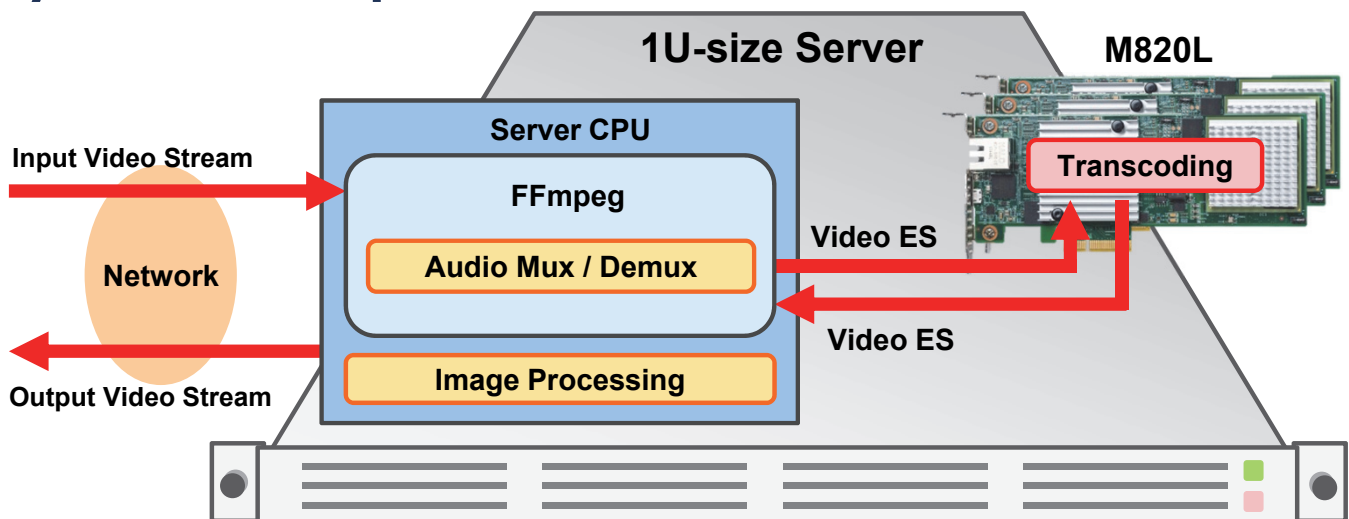

### ■ Overview

“M820L” is a media accelerator card that can be attached to server system to accelerate codec processes without changing existing users’ server configuration.

M820L supports multi-format and multi-channel codec with Socionext’s Hybrid Codec Technology which consists powerful hardware engine and flexible software.

M820L is provided with software library that enables users to use function of M820L through FFmpeg which is one of the most popular software in media processing.

M820L

### ■ System Example