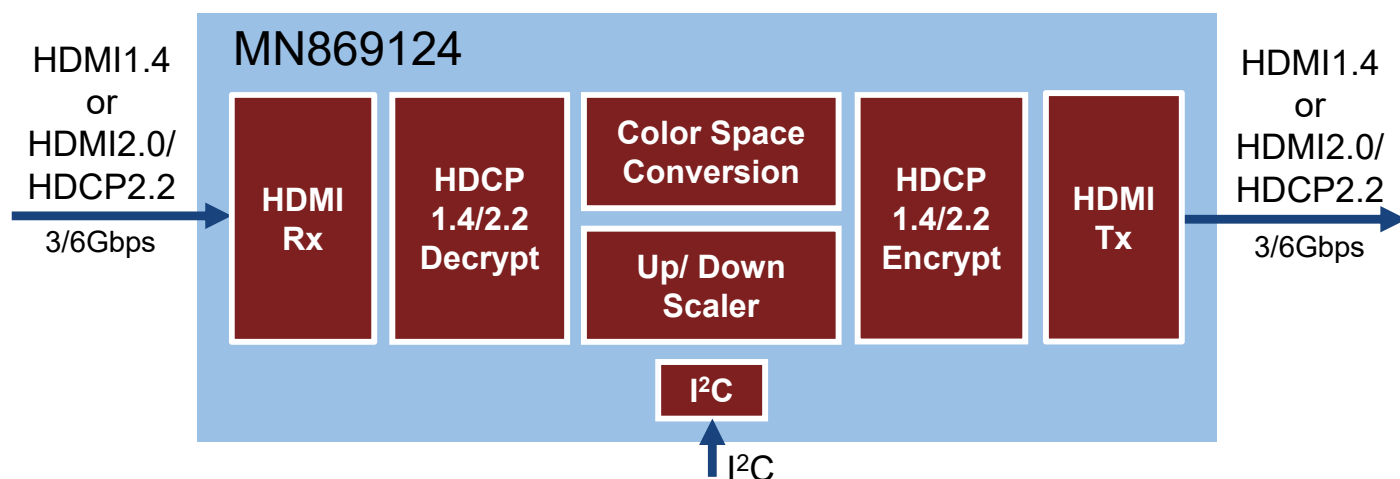

### ■ Overview

MN869124 is one of “HV series” that are high-speed interface bridge LSIs for 4K-video. This LSI supports color space conversion for input video. HDMI inputs and output support HDMI2.0/1.4 with HDCP2.2/1.4 contents protection.

- Input : HDMI2.0/1.4 (max. 60Hz), HDCP2.2/1.4 support
- Output : HDMI2.0/1.4 (max. 60Hz), HDCP2.2/1.4 support
- Color space conversion
- Up/ Down-scale conversion

\* 'HDMI' is a trademark or registered trademark of HDMI Licensing, LLC.

### ■ 2K to 4K Up-scale conversion with “SUPER RESOLUTION” (Option)

## Specifications

Function		Specifications
<b>Package</b>		Type: FBGA, Size: 17mm square
<b>I/O</b>	<b>HDMI input</b>	4 ports (HDMI2.0/1.4, HDCP2.2/1.4)
	<b>HDMI output</b>	1 port (HDMI2.0/1.4, HDCP2.2/1.4)
<b>Color Space Conversion</b>		Refer to the following table.
<b>Up/ Down Scale Conversion</b>		<ul style="list-style-type: none"> <li>• 2K to 4K Up-scale Conversion with Super Resolution</li> <li>* Frame Rate: 24Hz, 25Hz, 30Hz, 50Hz, 60Hz</li> <li>• 4K to 2K Down-scale Conversion</li> </ul>
<b>Frame Rate Conversion</b>		None
<b>Audio</b>	<b>Input</b>	I <sup>2</sup> Sx4(8ch), SPDIFx1
	<b>Output</b>	I <sup>2</sup> Sx4(8ch), SPDIFx1
<b>Power</b>		1.2V/ 3.3V