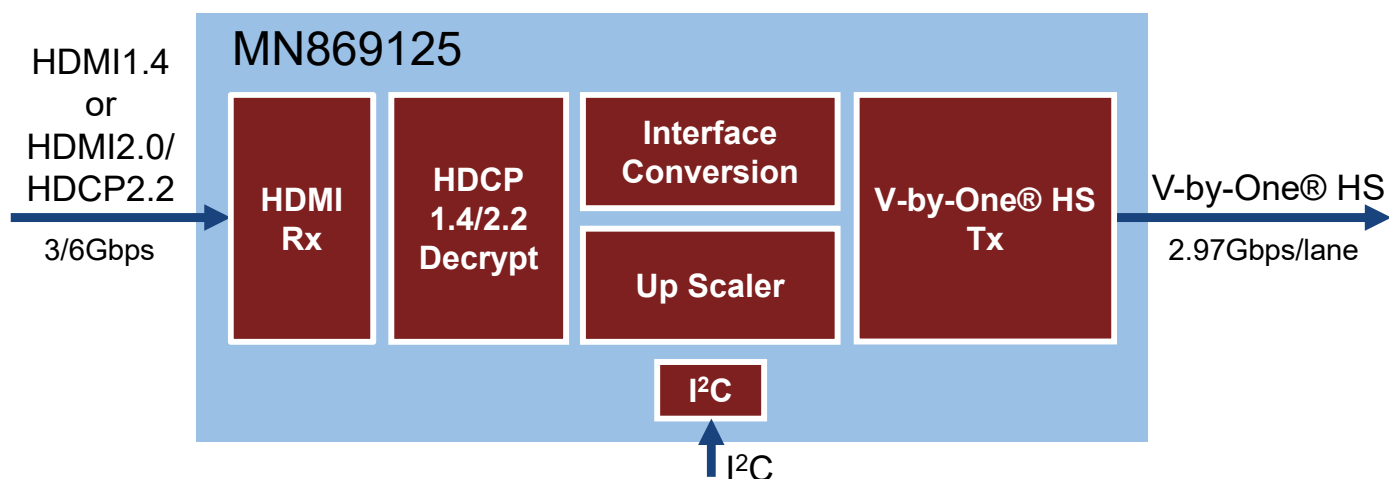

High-speed Interface Bridge LSI for 4K-video [HDMI to V-by-One® HS] MN869125

■ Overview

MN869125 is one of “HV series” that are high-speed interface bridge LSIs for 4K-video. This LSI enables to convert HDMI format to V-by-One® HS format for 4K contents. HDMI inputs support HDMI2.0/1.4 with HDCP2.2/1.4 contents protection.

- **Input** : HDMI2.0/1.4 (max. 60Hz), HDCP2.2/1.4 support
- **Output** : V-by-One® HS
- **Color space conversion**
- **Up-scale conversion**

* 'HDMI' is a trademark or registered trademark of HDMI Licensing, LLC.

* “V-by-One®” is a trademark of Thine Electronics, Inc.

■ 2K to 4K Up-scale conversion with “SUPER RESOLUTION” (Option)

Internal Configuration

Specifications

Function		Specifications
Package		Type: FBGA, Size: 17mm square
I/O	HDMI input	4 ports (HDMI2.0/1.4, HDCP2.2/1.4)
	V-by-One® HS output	8 lane (24Gbps)
Color Space Conversion		Refer to the following table.
Up-scale Conversion		<ul style="list-style-type: none"> • 2K to 4K Up-scale Conversion with Super Resolution * Frame Rate: 24Hz, 25Hz, 30Hz, 50Hz, 60Hz
Frame Rate Conversion		None
Audio	Input	I²Sx4(8ch), SPDIFx1
	Output	I²Sx4(8ch), SPDIFx1
Power		1.2V/ 3.3V

Color Space Conversion

Output			YCbCr / xvYCC				sRGB	
			ITU-R BT.601		ITU-R BT.709		Limit Range	Full Range
			422	444	422	444		
Input	YCbCr / xvYCC	422	✓	✓	✓	✓	✓	
		444	✓	✓	✓	✓	✓	
YCbCr / xvYCC	ITU-R BT.709	420 (4K only)	✓	✓	✓	✓	✓	
		422	✓	✓	✓	✓	✓	
		444	✓	✓	✓	✓	✓	
sRGB	Limit Range	444	✓	✓	✓	✓	✓	
	Full Range	444	✓	✓	✓	✓	✓	