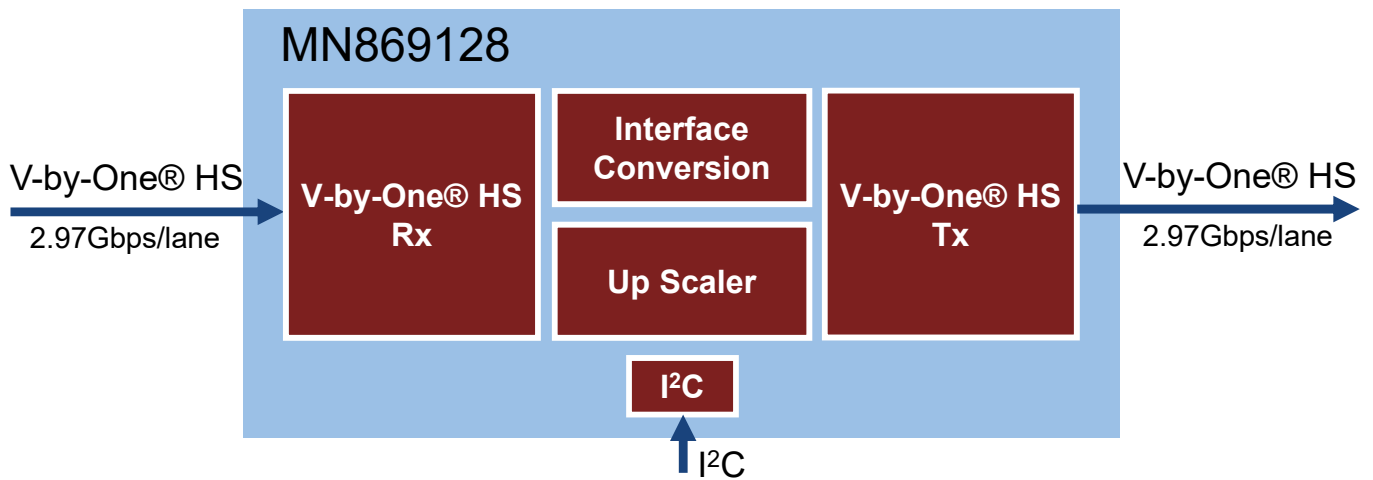

# High-speed Interface Bridge LSI for 4K-video [ V-by-One® HS to V-by-One® HS ]      MN869128

## ■ Overview

MN869128 is one of “HV series” that are high-speed interface bridge LSIs for 4K-video. This LSI supports color space conversion for input video.

- **Input** : V-by-One® HS
- **Output** : V-by-One® HS
- **Color space conversion**
- **Up-scale conversion**

## Specifications

Function		Specifications
<b>Package</b>		Type: FBGA, Size: 17mm square
<b>I/O</b>	<b>V-by-One® HS input</b>	8 lane (24Gbps)
	<b>V-by-One® HS output</b>	8 lane (24Gbps)
<b>Color Space Conversion</b>		Refer to the following table.
<b>Up-scale Conversion</b>		<ul style="list-style-type: none"> <li>• 2K to 4K Up-scale Conversion with Super Resolution</li> <li>* Frame Rate: 24Hz, 25Hz, 30Hz, 50Hz, 60Hz</li> </ul>
<b>Frame Rate Conversion</b>		None
<b>Audio</b>	<b>Input</b>	I <sup>2</sup> Sx4(8ch), SPDIFx1
	<b>Output</b>	I <sup>2</sup> Sx4(8ch), SPDIFx1
<b>Power</b>		1.2V/ 3.3V