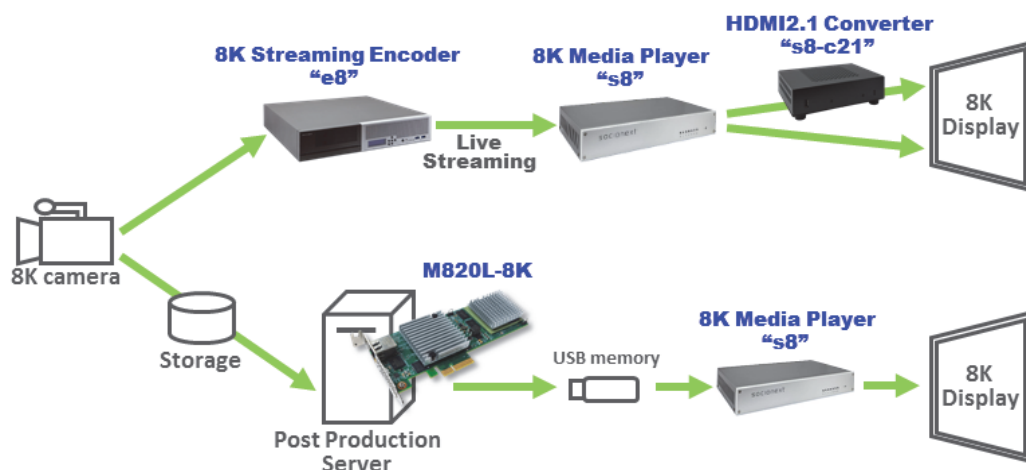

Socionext 8K Products

For Inquiry

Socionext Inc. <http://www.socionext.com/en/contact/>